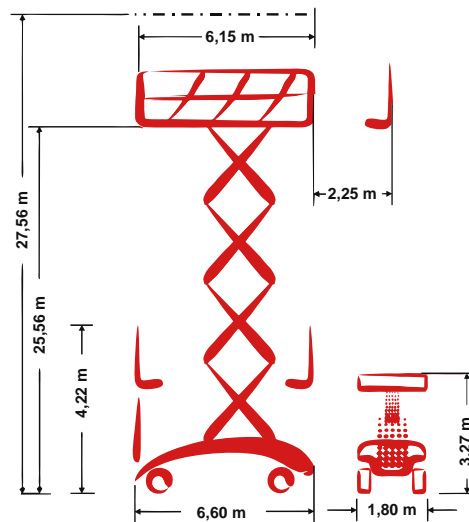

PB S280-18ES 4x4

Self-propelled Mega-Scissor lift

27,56 m Working height

1,80 m Total width

indoor + outdoor

- The combination of 4-wheel-drive and standard differential lock gives the working platform sufficient propulsion and the necessary balance when used on hard-to-drive, roughly grounds
- Within a short period, the standard automatic outrigger system levels roughness of the floor and creates a great plus of stability

Arbeitsdiagramm

Technische Änderungen / Verbesserungen sind vorbehalten.

Platformers **B**usiness

PB Liftechnik GmbH | Gewerbegebiet Gassenäcker | 89429 Oberbechingen

Telefon: +49 (0) 90 77 - 95 00 - 0 | Telefax: +49 (0) 90 77 - 95 00 - 40

E-Mail: info@pblift.de | Website: pblift.de